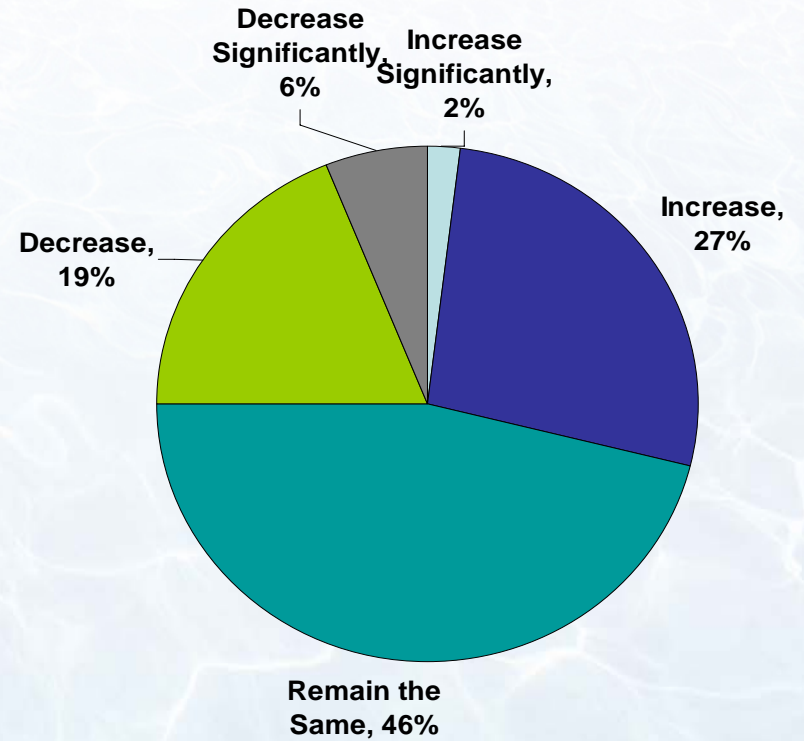

Residential Construction Activity-Total Industry

2008 Residential Construction Activity

n=249
Sig. 5.8%

2009 Residential Construction Activity ⁷

n=245
Sig. 5.8%

Q7. Do you believe residential construction activity in your market during 2008 will...?