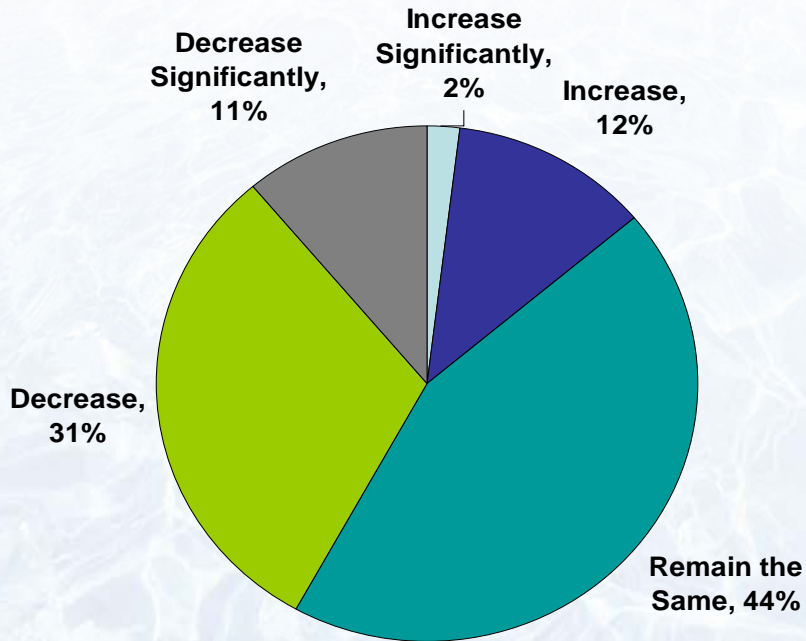

Residential Construction Activity-Total Industry

2008 Residential Construction Activity

n=249
Sig. 5.8%

2009 Residential Construction Activity ⁷

n=245
Sig. 5.8%

Q7. Do you believe residential construction activity in your market during 2008 will...?